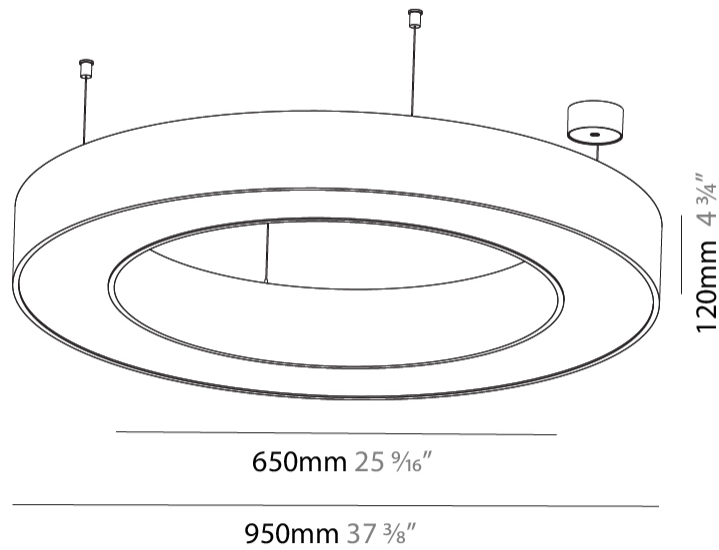

GENERAL

Series: Glorious
Subseries: Glorious
Brand: Prolight
Division: Architectural
Mounting Type: Suspension
Mounting Location: Ceiling
Subcategory: Ambient

PHYSICAL

Shape: Round
Diameter (mm): 950
Diameter (in): 37 ³/₈
Height (mm): 120
Height (in): 4 ³/₄
Max. Overall Height (mm): 2120
Max. Overall Height (in): 83 ⁷/₁₆
Light Distribution: Direct
Weight (kg): 9.172
Weight (lbs): 20.22
Diffuser: [PMMA - Opal or Micro-Prism](#)
Fixture Finish: [SSR / BKV / CWI / CRY / HAB / UFT / ITA / RUA / FTG / MYG / LOD / PUS / FRO / FUP / KIA / POP / BLS / SPG / MEY / GOH / GUM / CHC / COM / ABZ / JAG / OBR / MOS / ROR](#)
Fixture Material: Aluminum

ELECTRICAL

Lamp Type: LED (Zhaga Standard)
Input Wattage (W): 45
Total Output Wattage (W): 36 / 28.8 (3500K)
Dimming: [Non-Dimming / Phase Dimming (120Vac only) / 0-10V Dimming](#)
Driver Included: Yes
Driver Location: Integrated
Driver Type: Constant Current
Driver Class: Class 2
Input Voltage (V): 120 - 277
Constant Current (MA): 350 / 900 (3500K)

LED

Color Temperature (°K): [3000 / 3500 / 4000](#)
Max. Delivered Lumen (lm): 4150 / 4302 / 4390
CRI: >80 CRI
Efficiency (%): 65
Lamp Life (hrs): 50000

OPTICAL

RATINGS AND CERTIFICATIONS

Certified By: Certified for North American Standards
IP rating: IP20